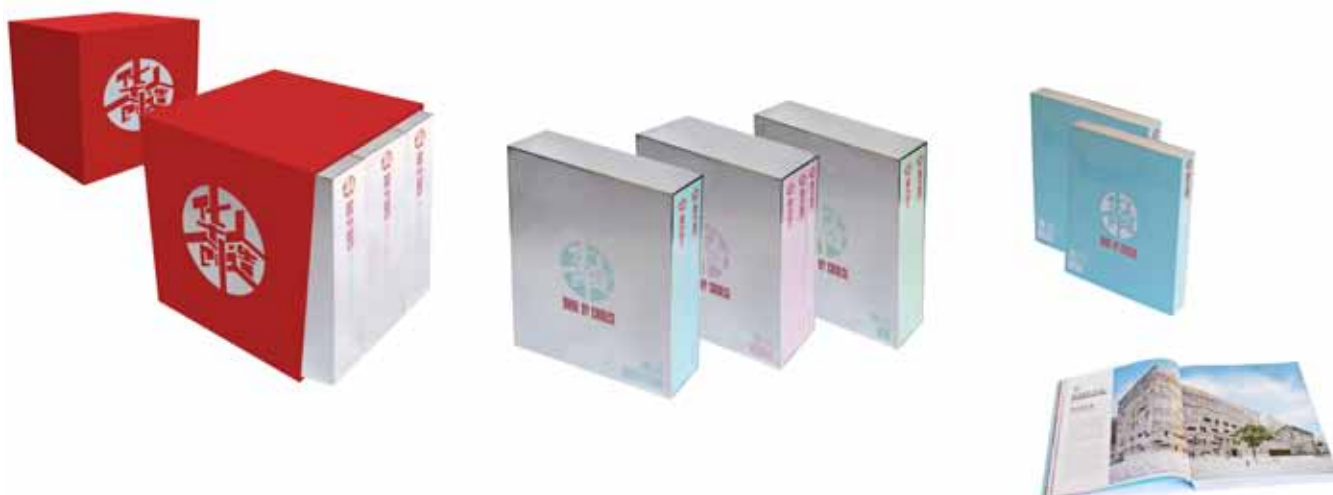

MADE BY CHINESE IS THE LATEST BOOK IN THE SERIES «MADE BY» PUBLISHED BY GALERIE ENRICO NAVARRA  
SEVEN BOOKS IN THREE VOLUMES, 3000 PAGES IN TOTAL : ART, ARCHITECTURE AND GUESTS  
CONTEMPORARY ART, ARCHITECTURE, LIFESTYLE, CINEMA, MUSIC, FASHION, DESIGN...  
PHOTOGRAPHY SIMON SCHWYZER AND TIM FRANCO